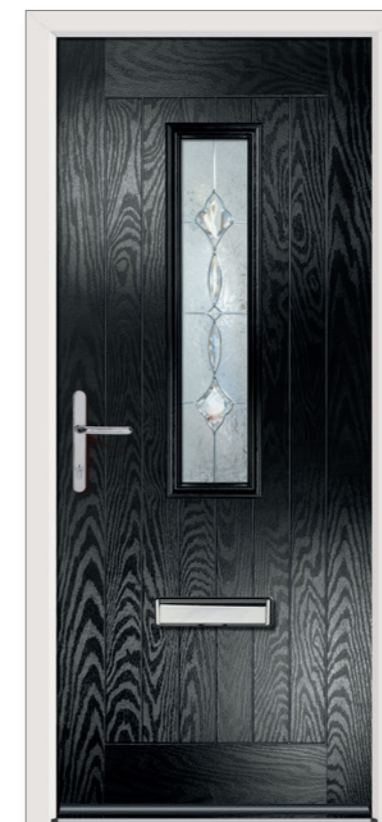

A special collection of our most popular composite door designs hand-picked by our team of craftsmen.

Special Edition

Composite collection

Special Edition

▲ Glazing: Triple Glazed

Clifton CS1

▲ Glazing: Triple Glazed

Clifton CS2

▲ Glazing: Triple Glazed

Carlton Two CS3

▲ Glazing: Glass Tiles

Carlton 2 CS8

▲ Glazing: Glass Tiles

Chilton One CS9

▲ Glazing: Resin Lead

Clifton CS10

▲ Glazing: Triple Glazed

Clifton CS4

▲ Glazing: Triple Glazed

Clifton CS7

▲ Glazing: Glass Tiles

Clifton CS11

▲ Glazing: Triple Glazed

Kingston A3 CS16

Images for illustrative purposes only

Colours as accurate as the printing process allows

Kingston A2 CS17

▲ Glazing: Double Glazed

Crafton CS14

▲ Glazing: Double Glazed

Backing Glass Options