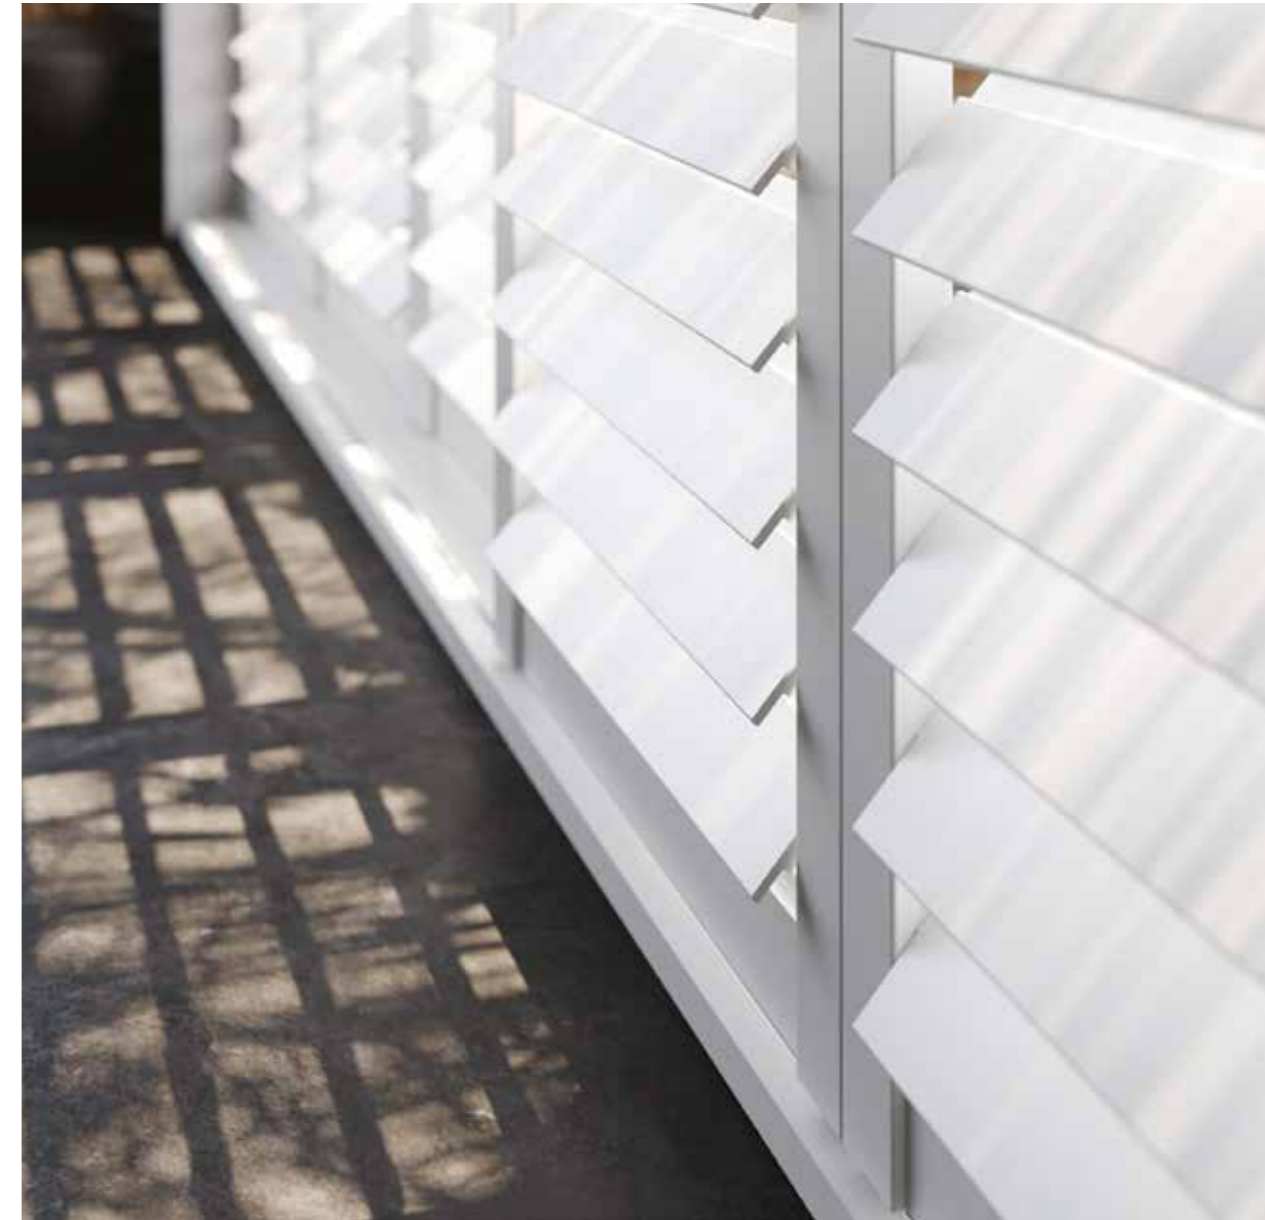

Shaped

Dress shaped windows beautifully with a large selection of options to choose from.

Choose your size

Madison presents various louvre sizes to effectively transform your shutter design.

Adjust louvres to your required angle for optimum lighting control. Close all louvres to keep light to a minimum or enable light to stream through open louvres and panels.

63mm

76mm

89mm

114mm

Choose your louvre profile

Every element of your handcrafted Madison shutter is meticulously considered.

Choose the finer details and finishing touches to complete your tailored piece of interior craftsmanship.

Elliptical

The contoured Elliptical Blade is offered in four sizes. The gentle curve front to back leaves timeless and traditional finish.

simplicity & functionality

Urban

The Urban blade creates a linear and contemporary look with superior closure, achieving enhanced light control. The unique blade achieves a minimal aesthetic and is available in three sizes.