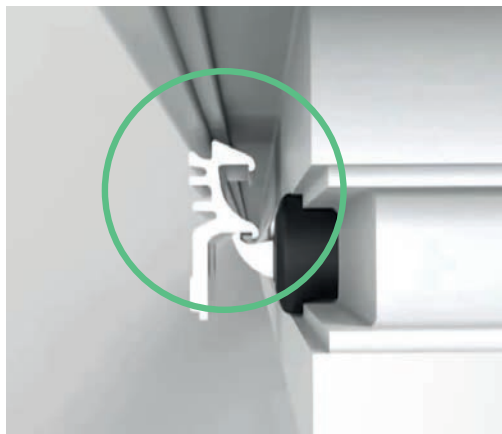

Window security

Our technologically advanced windows feature outstanding locking mechanisms engineered from high-strength materials and designed to protect homes if under forcible attack.

All our windows are rigorously tested against attack and have additional upgrades available, including locking mechanisms up to 8 locking points* to achieve Secured by Design accreditation.

Secured by Design is a UK Police initiative aimed at setting heightened levels of security and testing to reduce burglary and crime. In order to achieve Secured by Design, windows and doors must include additional security features such as hinge guards and glass retention clips. And so, our windows and doors do.

As well as security testing, the window system has been tested to over 25,000 cycles which equates to over 25 years of use. They truly are made to last.

* When the correct Yale-approved hardware and security configuration to PAS24:2022 is installed.

NEW Product... the revolutionary new Rapide lock by Yale

The Rapide Lock from Yale has been created with style and security in mind, and is patented by the world's favourite lock brand.

Designed with security at its forefront, the Rapide Lock offers durable protection you can rely on, as the strongest, safest and most secure window lock on the market.

Key features of the revolutionary new Rapide Lock by Yale:

- Stronger – 300% more contact than standard window locks
- Safer – Tested beyond British Standards of extreme attack
- Longer Lasting – Tested over 42 years of use
- Corrosion Resistant – Tested to the most extreme weather conditions

8-point locking system upgrade available for added security

Offering greater lock engagement for additional security, the innovative Rapide Lock is a game changer in the industry. It connects along the full length of the window keep for sleek and effective protection and comes with a 12-year guarantee.